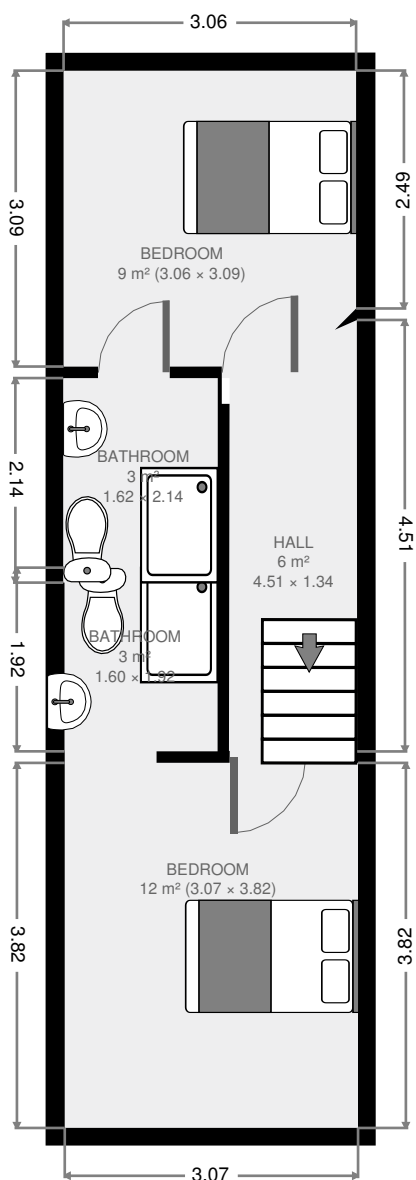

Ground Floor

THIS FLOORPLAN IS PROVIDED WITHOUT WARRANTY OF ANY KIND. SENSOPIA DISCLAIMS ANY WARRANTY INCLUDING, WITHOUT LIMITATION, SATISFACTORY QUALITY OR ACCURACY OF DIMENSIONS.

Plan 6

2015-05-20

65 m²
2 Floors
7 Rooms
2 Bedrooms
2 Bathrooms

Bedroom

Width: 3.07 m
 Length: 3.82 m
 Area: 12 m²
 Perimeter: 13.76 m
 Ceiling Height: 2.27 m

Bedroom

Width: 3.06 m
 Length: 3.09 m
 Area: 9 m²
 Perimeter: 11.95 m
 Ceiling Height: 2.27 m

THIS FLOORPLAN IS PROVIDED WITHOUT WARRANTY OF ANY KIND. SENSOPIA DISCLAIMS ANY WARRANTY INCLUDING, WITHOUT LIMITATION, SATISFACTORY QUALITY OR ACCURACY OF DIMENSIONS.

2015-05-20

Plan 6

Bathroom

Width: 1.60 m
 Length: 1.92 m
 Area: 3 m²
 Perimeter: 7.04 m
 Ceiling Height: 2.27 m

Bathroom

Width: 1.62 m
 Length: 2.14 m
 Area: 3 m²
 Perimeter: 7.51 m
 Ceiling Height: 2.27 m

THIS FLOORPLAN IS PROVIDED WITHOUT WARRANTY OF ANY KIND. SENSOPIA DISCLAIMS ANY WARRANTY INCLUDING, WITHOUT LIMITATION, SATISFACTORY QUALITY OR ACCURACY OF DIMENSIONS.

2015-05-20

Plan 6

Hall

Width: 1.34 m
Length: 4.51 m
Area: 6 m²
Perimeter: 11.22 m