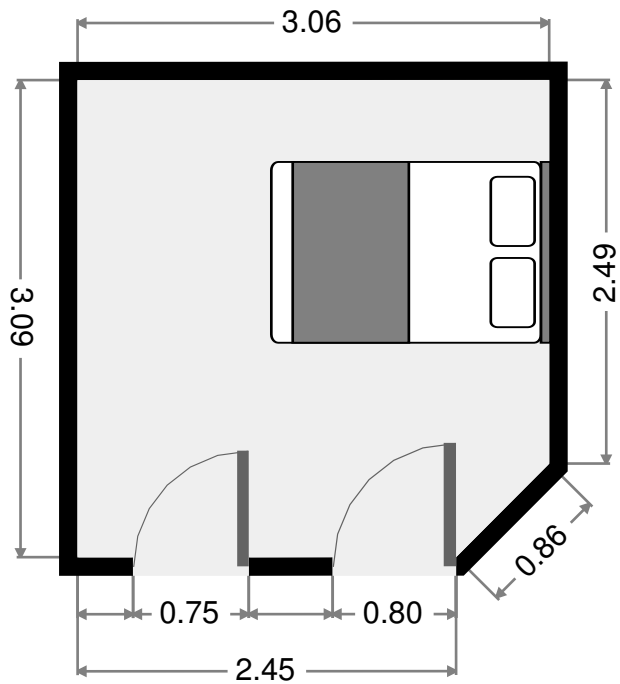

Ground Floor

THIS FLOORPLAN IS PROVIDED WITHOUT WARRANTY OF ANY KIND. SENSOPIA DISCLAIMS ANY WARRANTY INCLUDING, WITHOUT LIMITATION, SATISFACTORY QUALITY OR ACCURACY OF DIMENSIONS.

Plan 6

2015-05-20

65 m²
2 Floors
7 Rooms
2 Bedrooms
2 Bathrooms

Bedroom

Width: 3.07 m
 Length: 3.82 m
 Area: 12 m²
 Perimeter: 13.76 m
 Ceiling Height: 2.27 m

Bedroom

Width: 3.06 m
 Length: 3.09 m
 Area: 9 m²
 Perimeter: 11.95 m
 Ceiling Height: 2.27 m

THIS FLOORPLAN IS PROVIDED WITHOUT WARRANTY OF ANY KIND. SENSOPIA DISCLAIMS ANY WARRANTY INCLUDING, WITHOUT LIMITATION, SATISFACTORY QUALITY OR ACCURACY OF DIMENSIONS.

THIS FLOORPLAN IS PROVIDED WITHOUT WARRANTY OF ANY KIND. SENSOPIA DISCLAIMS ANY WARRANTY INCLUDING, WITHOUT LIMITATION, SATISFACTORY QUALITY OR ACCURACY OF DIMENSIONS.

2015-05-20

Plan 6

Hall

Width: 1.34 m
Length: 4.51 m
Area: 6 m²
Perimeter: 11.22 m

Kitchen

Width: 3.75 m
 Length: 7.26 m
 Area: 27 m²
 Perimeter: 22.02 m
 Ceiling Height: 2.34 m

Hall

Width: 1.26 m
 Length: 3.75 m
 Area: 5 m²
 Perimeter: 10.01 m

THIS FLOORPLAN IS PROVIDED WITHOUT WARRANTY OF ANY KIND. SENSOPIA DISCLAIMS ANY WARRANTY INCLUDING, WITHOUT LIMITATION, SATISFACTORY QUALITY OR ACCURACY OF DIMENSIONS.