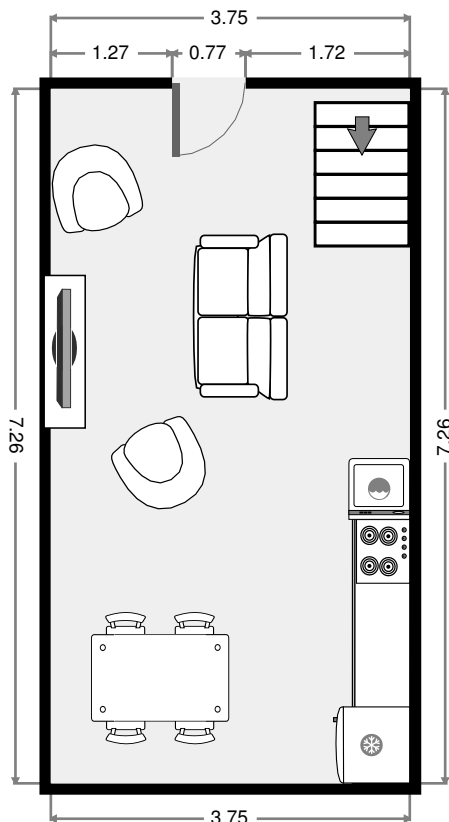

THIS FLOORPLAN IS PROVIDED WITHOUT WARRANTY OF ANY KIND. SENSOPIA DISCLAIMS ANY WARRANTY INCLUDING, WITHOUT LIMITATION, SATISFACTORY QUALITY OR ACCURACY OF DIMENSIONS.

2015-05-20

Plan 6

Hall

Width: 1.34 m
Length: 4.51 m
Area: 6 m²
Perimeter: 11.22 m

THIS FLOORPLAN IS PROVIDED WITHOUT WARRANTY OF ANY KIND. SENSOPIA DISCLAIMS ANY WARRANTY INCLUDING, WITHOUT LIMITATION, SATISFACTORY QUALITY OR ACCURACY OF DIMENSIONS.

2015-05-20

Plan 6

1st Floor

Plan 6

2015-05-20

65 m²
2 Floors
7 Rooms
2 Bedrooms
2 Bathrooms

THIS FLOORPLAN IS PROVIDED WITHOUT WARRANTY OF ANY KIND. SENSOPIA DISCLAIMS ANY WARRANTY INCLUDING, WITHOUT LIMITATION, SATISFACTORY QUALITY OR ACCURACY OF DIMENSIONS.

Kitchen

Width: 3.75 m
 Length: 7.26 m
 Area: 27 m²
 Perimeter: 22.02 m
 Ceiling Height: 2.34 m

Hall

Width: 1.26 m
 Length: 3.75 m
 Area: 5 m²
 Perimeter: 10.01 m

THIS FLOORPLAN IS PROVIDED WITHOUT WARRANTY OF ANY KIND. SENSOPIA DISCLAIMS ANY WARRANTY INCLUDING, WITHOUT LIMITATION, SATISFACTORY QUALITY OR ACCURACY OF DIMENSIONS.