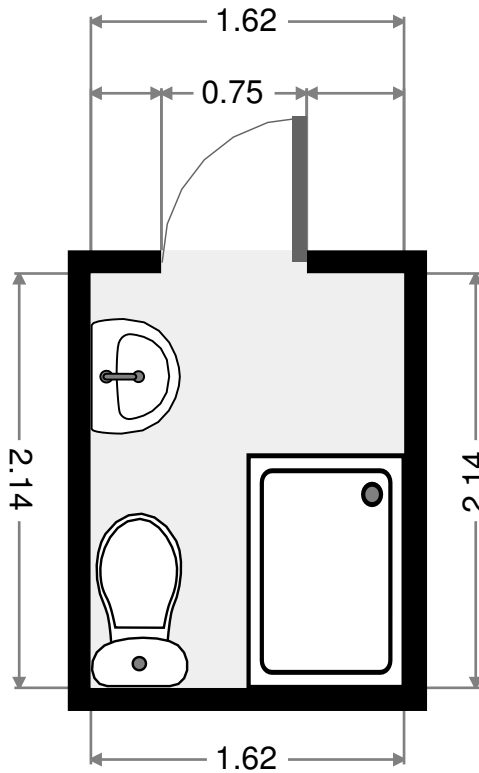

Bedroom

Width: 3.07 m
 Length: 3.82 m
 Area: 12 m²
 Perimeter: 13.76 m
 Ceiling Height: 2.27 m

Bedroom

Width: 3.06 m
 Length: 3.09 m
 Area: 9 m²
 Perimeter: 11.95 m
 Ceiling Height: 2.27 m

THIS FLOORPLAN IS PROVIDED WITHOUT WARRANTY OF ANY KIND. SENSOPIA DISCLAIMS ANY WARRANTY INCLUDING, WITHOUT LIMITATION, SATISFACTORY QUALITY OR ACCURACY OF DIMENSIONS.

2015-05-20

Plan 6

Bathroom

Width: 1.60 m
 Length: 1.92 m
 Area: 3 m²
 Perimeter: 7.04 m
 Ceiling Height: 2.27 m

Bathroom

Width: 1.62 m
 Length: 2.14 m
 Area: 3 m²
 Perimeter: 7.51 m
 Ceiling Height: 2.27 m

THIS FLOORPLAN IS PROVIDED WITHOUT WARRANTY OF ANY KIND. SENSOPIA DISCLAIMS ANY WARRANTY INCLUDING, WITHOUT LIMITATION, SATISFACTORY QUALITY OR ACCURACY OF DIMENSIONS.

2015-05-20

Plan 6

Hall

Width: 1.34 m
Length: 4.51 m
Area: 6 m²
Perimeter: 11.22 m

Kitchen

Width: 3.75 m
 Length: 7.26 m
 Area: 27 m²
 Perimeter: 22.02 m
 Ceiling Height: 2.34 m

Hall

Width: 1.26 m
 Length: 3.75 m
 Area: 5 m²
 Perimeter: 10.01 m

THIS FLOORPLAN IS PROVIDED WITHOUT WARRANTY OF ANY KIND. SENSOPIA DISCLAIMS ANY WARRANTY INCLUDING, WITHOUT LIMITATION, SATISFACTORY QUALITY OR ACCURACY OF DIMENSIONS.