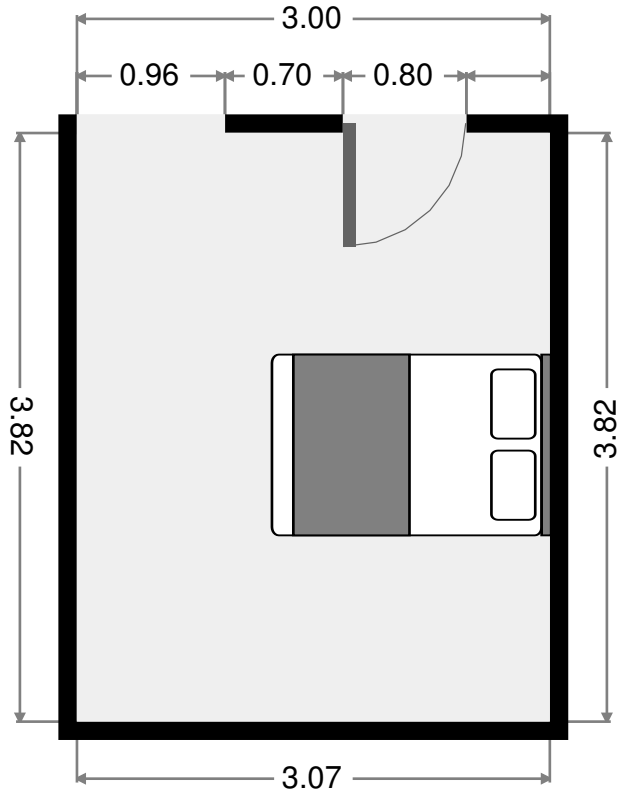

Ground Floor

THIS FLOORPLAN IS PROVIDED WITHOUT WARRANTY OF ANY KIND. SENSOPIA DISCLAIMS ANY WARRANTY INCLUDING, WITHOUT LIMITATION, SATISFACTORY QUALITY OR ACCURACY OF DIMENSIONS.

Plan 6

2015-05-20

65 m²
2 Floors
7 Rooms
2 Bedrooms
2 Bathrooms

Bedroom

Width: 3.07 m
 Length: 3.82 m
 Area: 12 m²
 Perimeter: 13.76 m
 Ceiling Height: 2.27 m

Bedroom

Width: 3.06 m
 Length: 3.09 m
 Area: 9 m²
 Perimeter: 11.95 m
 Ceiling Height: 2.27 m

THIS FLOORPLAN IS PROVIDED WITHOUT WARRANTY OF ANY KIND. SENSOPIA DISCLAIMS ANY WARRANTY INCLUDING, WITHOUT LIMITATION, SATISFACTORY QUALITY OR ACCURACY OF DIMENSIONS.

2015-05-20

Plan 6

Bathroom

Width: 1.60 m
 Length: 1.92 m
 Area: 3 m²
 Perimeter: 7.04 m
 Ceiling Height: 2.27 m

Bathroom

Width: 1.62 m
 Length: 2.14 m
 Area: 3 m²
 Perimeter: 7.51 m
 Ceiling Height: 2.27 m

THIS FLOORPLAN IS PROVIDED WITHOUT WARRANTY OF ANY KIND. SENSOPIA DISCLAIMS ANY WARRANTY INCLUDING, WITHOUT LIMITATION, SATISFACTORY QUALITY OR ACCURACY OF DIMENSIONS.

2015-05-20

Plan 6

Hall

Width: 1.34 m
Length: 4.51 m
Area: 6 m²
Perimeter: 11.22 m