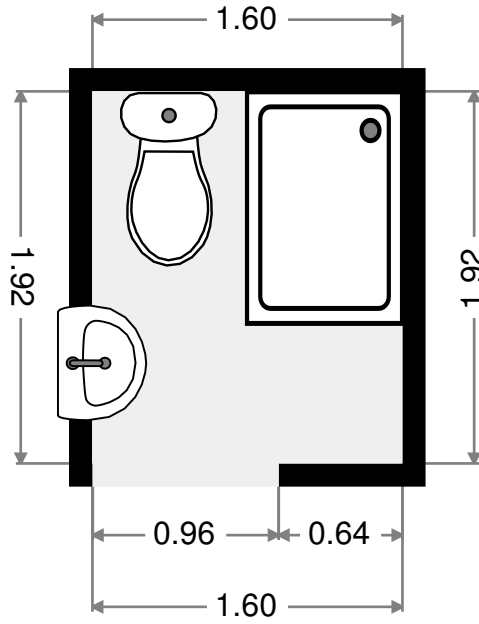

Bedroom

Width: 3.07 m
 Length: 3.82 m
 Area: 12 m²
 Perimeter: 13.76 m
 Ceiling Height: 2.27 m

Bedroom

Width: 3.06 m
 Length: 3.09 m
 Area: 9 m²
 Perimeter: 11.95 m
 Ceiling Height: 2.27 m

THIS FLOORPLAN IS PROVIDED WITHOUT WARRANTY OF ANY KIND. SENSOPIA DISCLAIMS ANY WARRANTY INCLUDING, WITHOUT LIMITATION, SATISFACTORY QUALITY OR ACCURACY OF DIMENSIONS.

2015-05-20

Plan 6

Bathroom

Width: 1.60 m
 Length: 1.92 m
 Area: 3 m²
 Perimeter: 7.04 m
 Ceiling Height: 2.27 m

Bathroom

Width: 1.62 m
 Length: 2.14 m
 Area: 3 m²
 Perimeter: 7.51 m
 Ceiling Height: 2.27 m

THIS FLOORPLAN IS PROVIDED WITHOUT WARRANTY OF ANY KIND. SENSOPIA DISCLAIMS ANY WARRANTY INCLUDING, WITHOUT LIMITATION, SATISFACTORY QUALITY OR ACCURACY OF DIMENSIONS.

2015-05-20

Plan 6

Hall

Width: 1.34 m
Length: 4.51 m
Area: 6 m²
Perimeter: 11.22 m

Kitchen

Width: 3.75 m
 Length: 7.26 m
 Area: 27 m²
 Perimeter: 22.02 m
 Ceiling Height: 2.34 m

Hall

Width: 1.26 m
 Length: 3.75 m
 Area: 5 m²
 Perimeter: 10.01 m

THIS FLOORPLAN IS PROVIDED WITHOUT WARRANTY OF ANY KIND. SENSOPIA DISCLAIMS ANY WARRANTY INCLUDING, WITHOUT LIMITATION, SATISFACTORY QUALITY OR ACCURACY OF DIMENSIONS.