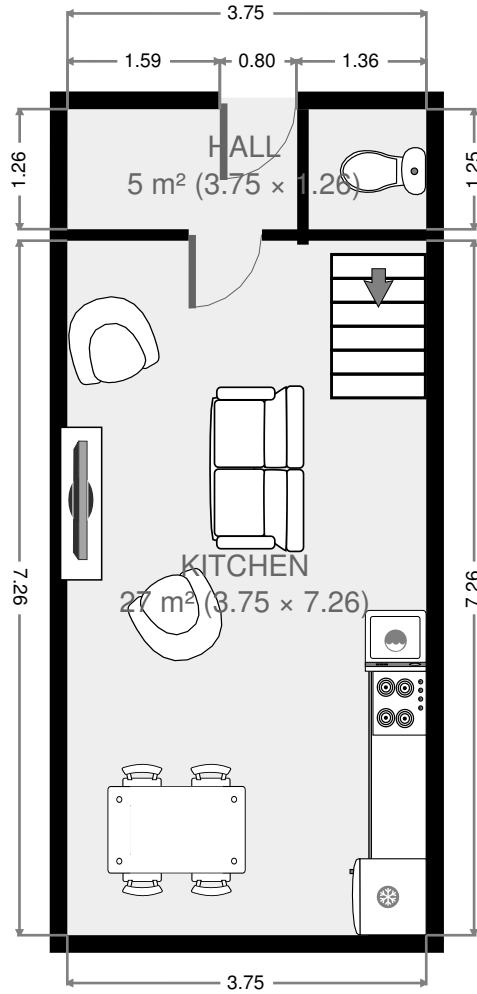

1st Floor

Plan 6

2015-05-20

65 m²
2 Floors
7 Rooms
2 Bedrooms
2 Bathrooms

THIS FLOORPLAN IS PROVIDED WITHOUT WARRANTY OF ANY KIND. SENSOPIA DISCLAIMS ANY WARRANTY INCLUDING, WITHOUT LIMITATION, SATISFACTORY QUALITY OR ACCURACY OF DIMENSIONS.