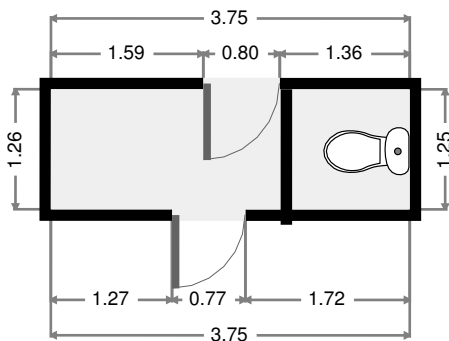

Bedroom

Width: 3.07 m
 Length: 3.82 m
 Area: 12 m²
 Perimeter: 13.76 m
 Ceiling Height: 2.27 m

Bedroom

Width: 3.06 m
 Length: 3.09 m
 Area: 9 m²
 Perimeter: 11.95 m
 Ceiling Height: 2.27 m

THIS FLOORPLAN IS PROVIDED WITHOUT WARRANTY OF ANY KIND. SENSOPIA DISCLAIMS ANY WARRANTY INCLUDING, WITHOUT LIMITATION, SATISFACTORY QUALITY OR ACCURACY OF DIMENSIONS.

THIS FLOORPLAN IS PROVIDED WITHOUT WARRANTY OF ANY KIND. SENSOPIA DISCLAIMS ANY WARRANTY INCLUDING, WITHOUT LIMITATION, SATISFACTORY QUALITY OR ACCURACY OF DIMENSIONS.

2015-05-20

Plan 6

Hall

Width: 1.34 m
Length: 4.51 m
Area: 6 m²
Perimeter: 11.22 m

65 m²
2 Floors
7 Rooms
2 Bedrooms
2 Bathrooms

THIS FLOORPLAN IS PROVIDED WITHOUT WARRANTY OF ANY KIND. SENSOPIA DISCLAIMS ANY WARRANTY INCLUDING, WITHOUT LIMITATION, SATISFACTORY QUALITY OR ACCURACY OF DIMENSIONS.

Kitchen

Width: 3.75 m
 Length: 7.26 m
 Area: 27 m²
 Perimeter: 22.02 m
 Ceiling Height: 2.34 m

Hall

Width: 1.26 m
 Length: 3.75 m
 Area: 5 m²
 Perimeter: 10.01 m

THIS FLOORPLAN IS PROVIDED WITHOUT WARRANTY OF ANY KIND. SENSOPIA DISCLAIMS ANY WARRANTY INCLUDING, WITHOUT LIMITATION, SATISFACTORY QUALITY OR ACCURACY OF DIMENSIONS.