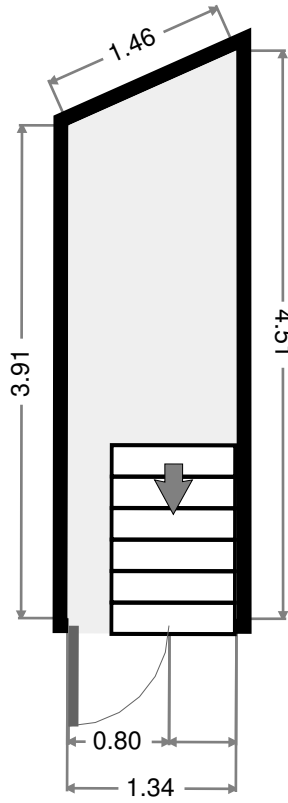

Bedroom

Width: 3.07 m
 Length: 3.82 m
 Area: 12 m²
 Perimeter: 13.76 m
 Ceiling Height: 2.27 m

Bedroom

Width: 3.06 m
 Length: 3.09 m
 Area: 9 m²
 Perimeter: 11.95 m
 Ceiling Height: 2.27 m

THIS FLOORPLAN IS PROVIDED WITHOUT WARRANTY OF ANY KIND. SENSOPIA DISCLAIMS ANY WARRANTY INCLUDING, WITHOUT LIMITATION, SATISFACTORY QUALITY OR ACCURACY OF DIMENSIONS.

2015-05-20

Plan 6

Bathroom

Width: 1.60 m
 Length: 1.92 m
 Area: 3 m²
 Perimeter: 7.04 m
 Ceiling Height: 2.27 m

Bathroom

Width: 1.62 m
 Length: 2.14 m
 Area: 3 m²
 Perimeter: 7.51 m
 Ceiling Height: 2.27 m

THIS FLOORPLAN IS PROVIDED WITHOUT WARRANTY OF ANY KIND. SENSOPIA DISCLAIMS ANY WARRANTY INCLUDING, WITHOUT LIMITATION, SATISFACTORY QUALITY OR ACCURACY OF DIMENSIONS.

2015-05-20

Plan 6

Hall

Width: 1.34 m
Length: 4.51 m
Area: 6 m²
Perimeter: 11.22 m

Kitchen

Width: 3.75 m
 Length: 7.26 m
 Area: 27 m²
 Perimeter: 22.02 m
 Ceiling Height: 2.34 m

Hall

Width: 1.26 m
 Length: 3.75 m
 Area: 5 m²
 Perimeter: 10.01 m

THIS FLOORPLAN IS PROVIDED WITHOUT WARRANTY OF ANY KIND. SENSOPIA DISCLAIMS ANY WARRANTY INCLUDING, WITHOUT LIMITATION, SATISFACTORY QUALITY OR ACCURACY OF DIMENSIONS.